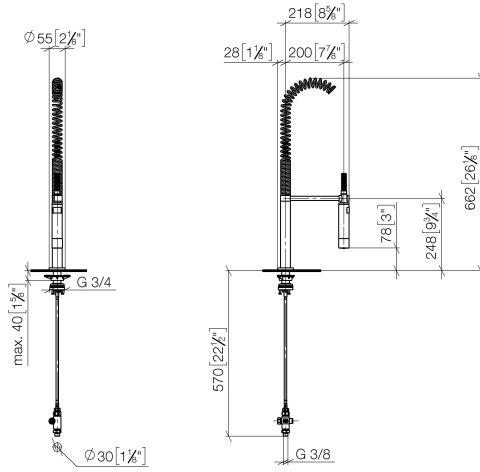

Profi spray set - Chrome

27 799 970

- spray flow
- automatic diverter for spout/Profi spray set
- height of mixer 665 mm
- individual rosette diameter 55mm
- profi spray hole diameter 30mm
- sprayface with anti-scaling system
- lead-free

Can only be combined with 32815682, 33826861, 32815861, 33836888, 32816888, 20816892, 33836875, 32815875.

Intrinsic protection against back flow.

	Chrome	27 799 970-00
	Brushed Platinum	27 799 970-06
	Platinum	27 799 970-08
	Dark Chrome	27 799 970-19
	Brushed Chrome	27 799 970-93
	Brushed Dark Platinum	27 799 970-99

Profi spray set - Chrome

27 799 970

mm [inches]
1:10

Flow rate chart

Certificates

LGA_38647.

Belgaqua_24-005-
27_3.

Profi spray set - Chrome

27 799 970

Parts for other finishes can be found here: [Brushed](#) [Platinum](#)

Spare parts list

No.	Item Number	Name	Quantity used	Delivery time
1	90 17 09 046 12 90	diverter	1	2
2	90 24 03 250 00 90	nipple	1	2
3	04 23 10 004 03 90	fixing set	1	2
4	09 18 40 090 90	sleeve	1	2
5	04 30 04 104 00 90	hose	1	2
6	90 27 86 000 00-00	rosette	1	-
Spare part can no longer be ordered, please order the replacement item				
7	09 14 10 120 90	seal	1	2
8	09 14 10 031 90	seal	1	2
9	04 17 20 014 00-00	holder	1	10
10	09 31 11 049 90	pin	1	2
11	09 14 15 012 90	ring	1	2
12	09 14 10 003 90	seal	1	2
13	09 30 01 067 10-00	adaptor	1	10
14	90 23 01 141 00 90	back-flow preventer	1	2
15	09 23 01 046 90	back-flow preventer	1	2
16	90 30 02 065 00-00	hose	1	10
17	09 16 02 034 90	spring	1	2
18	90 18 40 035 00 90	sleeve	1	2
19	04 12 11 094 10-00	shower	1	10