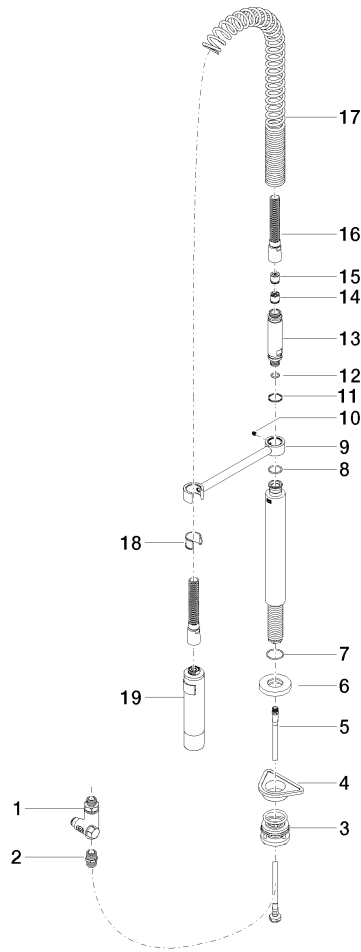

Profi spray set - Chrome

27 799 970

- spray flow
- automatic diverter for spout/Profi spray set
- height of mixer 665 mm
- individual rosette diameter 55mm
- profi spray hole diameter 30mm
- sprayface with anti-scaling system
- lead-free

Can only be combined with 32815682, 33826861, 32815861, 33836888, 32816888, 20816892, 33836875, 32815875.

Intrinsic protection against back flow.

	Chrome	27 799 970-00
	Brushed Platinum	27 799 970-06
	Platinum	27 799 970-08
	Dark Chrome	27 799 970-19
	Brushed Chrome	27 799 970-93
	Brushed Dark Platinum	27 799 970-99

Profi spray set - Chrome

27 799 970

mm [inches]
1:10

Flow rate chart

Certificates

LGA_38647.

Belgaqua_24-005-
27_3.

Profi spray set - Chrome

27 799 970

Parts for other finishes can be found here: [Brushed](#) [Platinum](#)

Spare parts list

No.	Item Number	Name	Quantity used	Delivery time
1	90 17 09 046 12 90	diverter	1	2
2	90 24 03 250 00 90	nipple	1	2
3	04 23 10 004 03 90	fixing set	1	2
4	09 18 40 090 90	sleeve	1	2
5	04 30 04 104 00 90	hose	1	2
6	90 27 86 000 00-00	rosette	1	-
Spare part can no longer be ordered, please order the replacement item				
7	09 14 10 120 90	seal	1	2
8	09 14 10 031 90	seal	1	2
9	04 17 20 014 00-00	holder	1	10
10	09 31 11 049 90	pin	1	2
11	09 14 15 012 90	ring	1	2
12	09 14 10 003 90	seal	1	2
13	09 30 01 067 10-00	adaptor	1	10
14	90 23 01 141 00 90	back-flow preventer	1	2
15	09 23 01 046 90	back-flow preventer	1	2
16	90 30 02 065 00-00	hose	1	10
17	09 16 02 034 90	spring	1	2
18	90 18 40 035 00 90	sleeve	1	2
19	04 12 11 094 10-00	shower	1	10